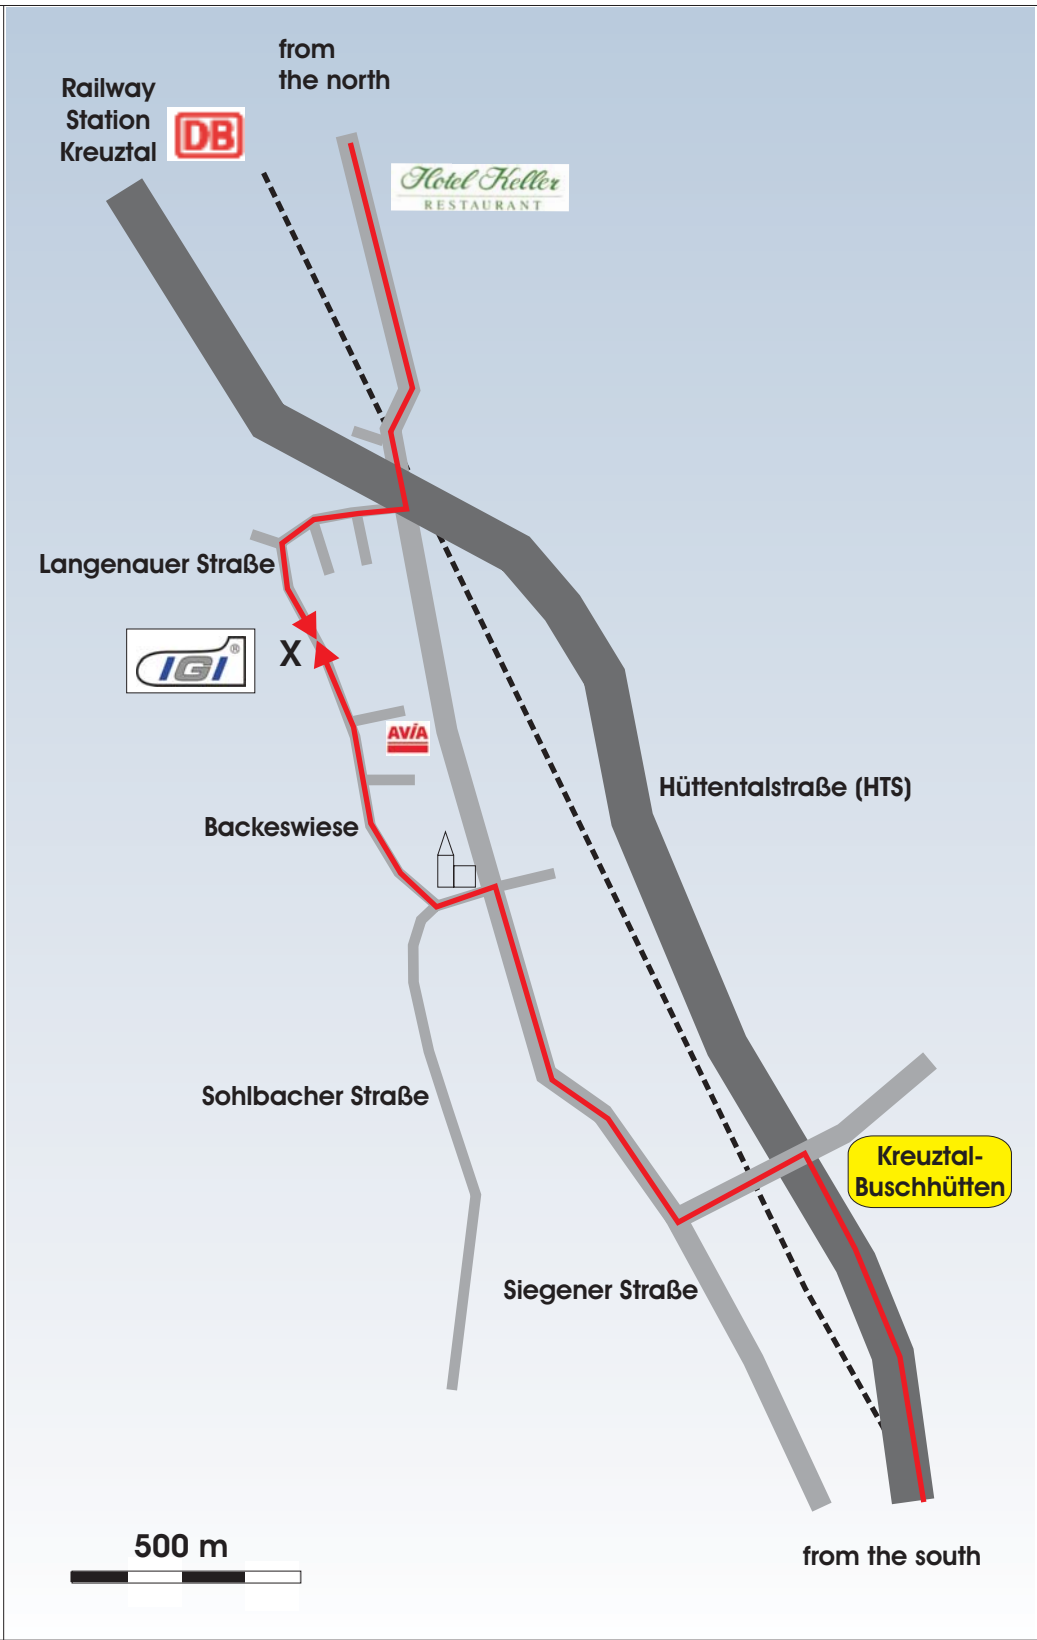

IGI mbH
Langenauer Str. 46
57223 Kreuztal
Germany

Tel: +49-(0)2732-5525-0
Fax: +49-(0)2732-5525-25

info@igi-systems.com
www.igi-systems.com