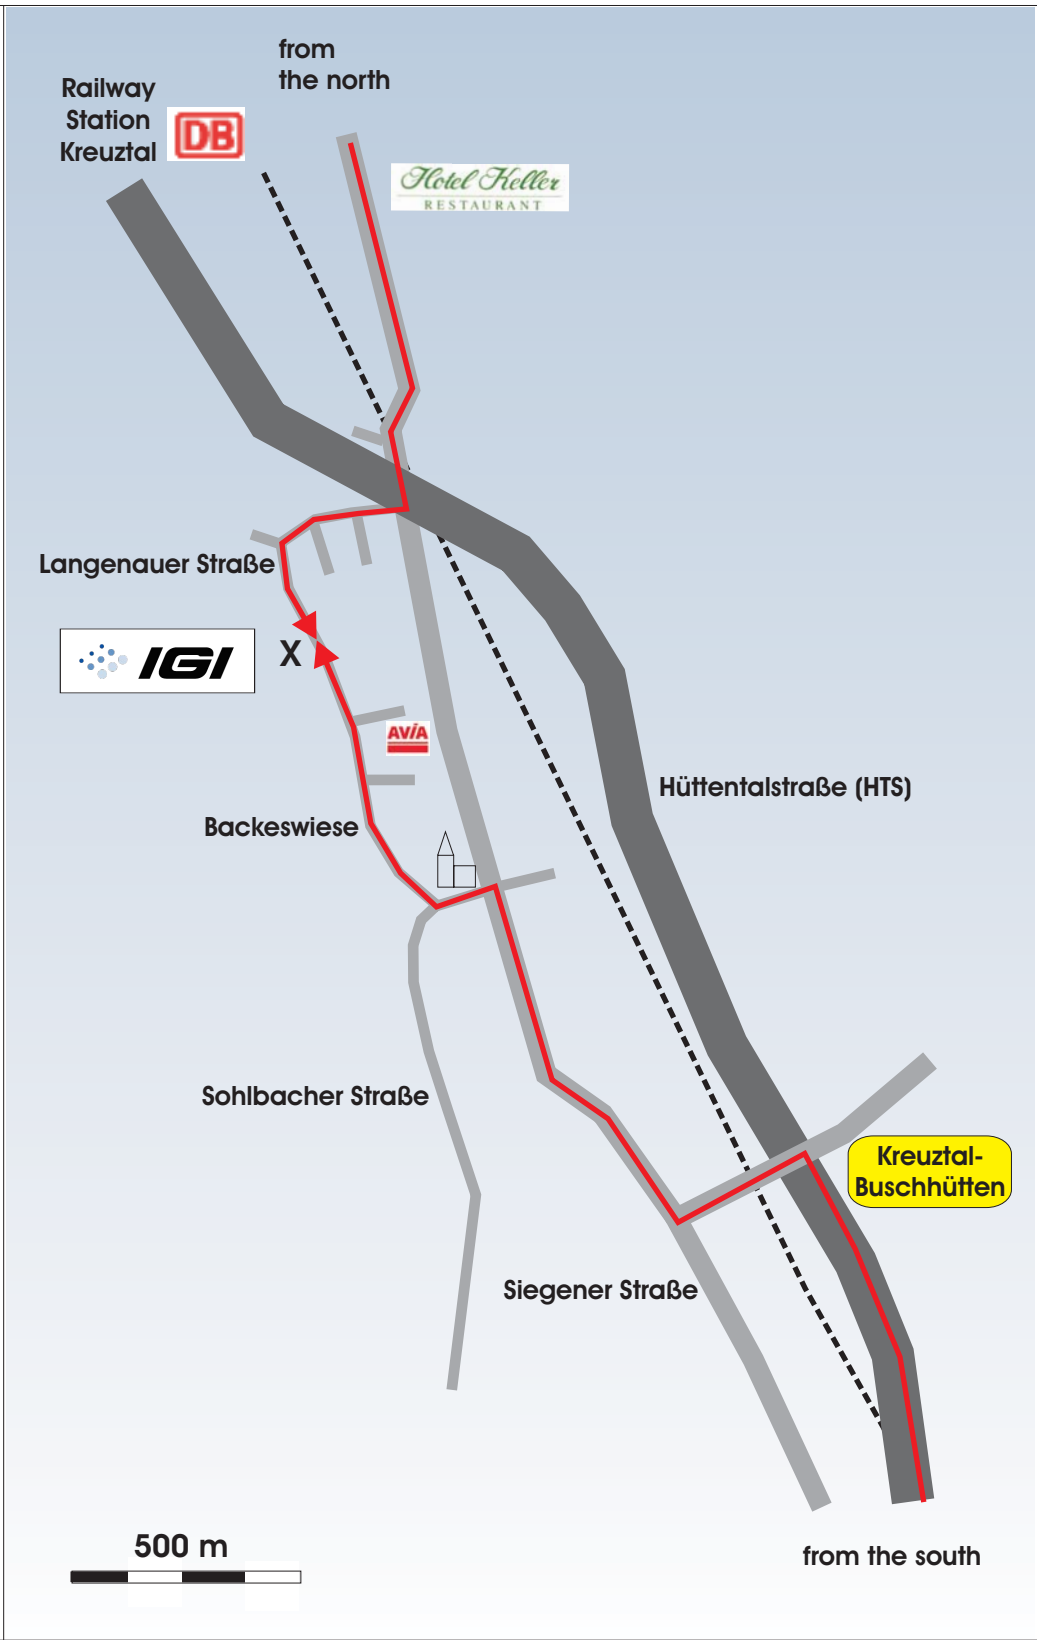

IGI mbH
Langenauer Str. 46
57223 Kreuztal
Germany

Tel: +49-(0)2732-5525-0
Fax: +49-(0)2732-5525-25

info@igi-systems.com
www.igi-systems.com