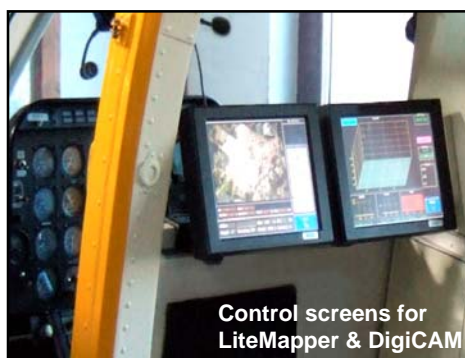

- Airborne LIDAR Terrain Mapping System -

LiteMapper

- total turn-key solution
 - full waveform digitization (LM5600)
 - 100 kHz puls repetition frequency
 - most affordable LIDAR system available
 - optional DigiCAM with 22M / 39Mpixel

LiteMapper 5600
Single Tree Application

LiDAR Elevation

Digital Camera Image

Discrete Return Profile

Return Waveform Profile

Aggregated Waveforms

Easy to load heli pod with LiteMapper system

Helicopter with external LIDAR pod

Control screens for LiteMapper & DigiCAM

Control & Display Unit of the CCNS for the pilot