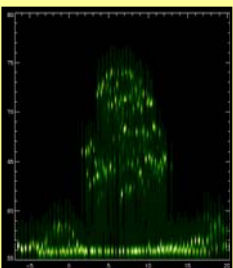

- Airborne LIDAR Terrain Mapping System -

LiteMapper

- total turn-key solution
 - full waveform digitization (LM5600)
 - 100 kHz puls repetition frequency
 - most affordable LIDAR system available
 - optional DigiCAM with 22M / 39Mpixel

LiteMapper 5600
Single Tree Application

LiDAR Elevation

Digital Camera Image

Discrete Return Profile

Return Waveform Profile

Aggregated Waveforms

Easy to load heli pod with LiteMapper system

Helicopter with external LIDAR pod

Control screens for LiteMapper & DigiCAM

Control & Display Unit of the CCNS for the pilot