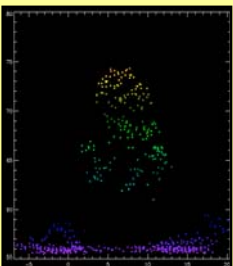

- Airborne LIDAR Terrain Mapping System -

LiteMapper

- total turn-key solution
 - full waveform digitization (LM5600)
 - 100 kHz puls repetition frequency
 - most affordable LIDAR system available
 - optional DigiCAM with 22M / 39Mpixel

LiteMapper 5600
Single Tree Application

LiDAR Elevation

Digital Camera Image

Discrete Return Profile

Return Waveform Profile

Aggregated Waveforms

Easy to load heli pod with LiteMapper system

Helicopter with external LIDAR pod