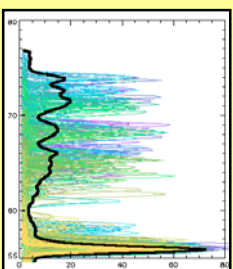

LiteMapper 5600
Single Tree Application

LiDAR Elevation

Digital Camera Image

Discrete Return Profile

Return Waveform Profile

Aggregated Waveforms

Easy to load heli pod with LiteMapper system

Helicopter with external LIDAR pod